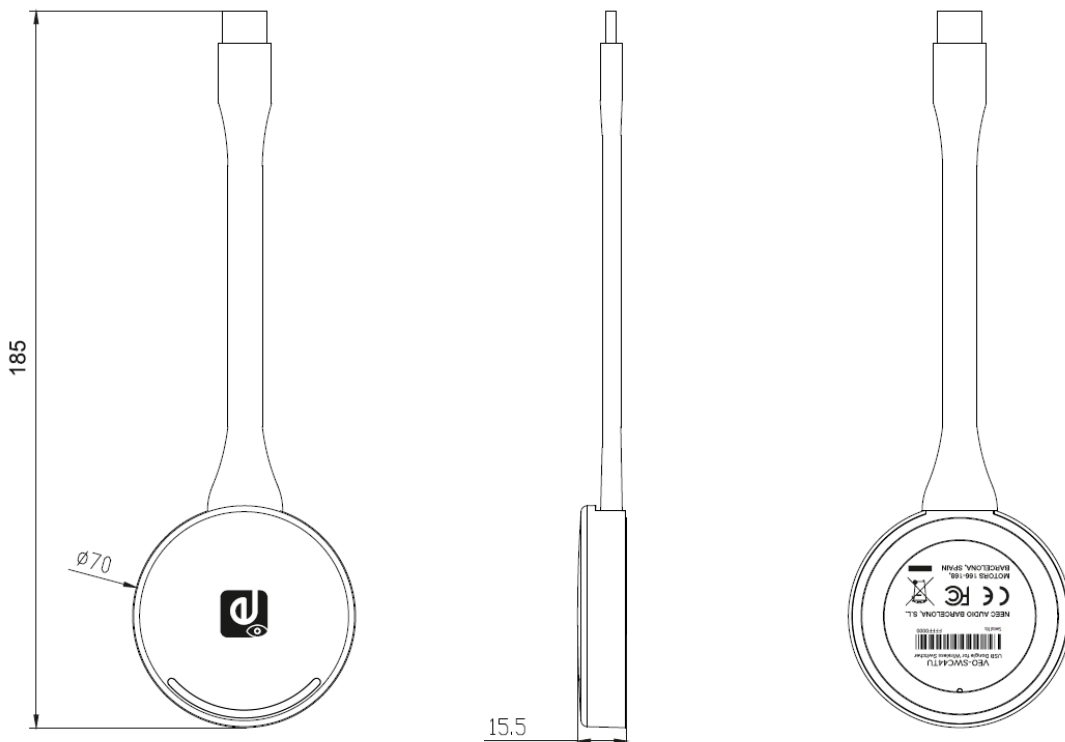

VEO-SWC44TU

SWITCHERS & MATRIXES

USB-C Wireless Transmitter

PRODUCT OVERVIEW

VEO-SWC44TU is an USB-C wireless transmitter that allows participants to easily share content from a laptop or USB-C video device to the VEO-SWC44 base unit. Power is supplied directly through the same connector. It is designed as a cross platform and plug and play device with no additional driver installation needed. This technology allows to start a transmission and begin sharing content by just connecting the dongle into the source and pushing the surface. A LED indicator and a vibration driver, both allow the user to know the status of the dongle at any time.

APPLICATIONS

- Education
- Corporate
- Hospitality

TECHNICAL SPECIFICATIONS

VEO-SWC44TU

Video Performances	
Video Input Connectors	USB Type C, 3.1, 5Gbps
Video Input Resolution	1080p@60Hz
Video Output Resolution	1080p@60Hz
HDCP	2.2
Device Control	
Status Indicators	Input LED Multicolour
Electrical	
Power Supply	USB power 5V
DC Mains Connector	USB Type C
Power Consumption	maximum 3W
Physical	
Operating Temperature	Min: -20°C; -4°F Max: 60°C; 140°F
Operating Humidity	<90% HR
Dimensions (W x H x D)	70 Ø x 15.5 mm x 185 mm / 2.76 Ø x 0.61 in. x 7.58 in.
Weight	0,09 Kg / 0.19 lb
Chassis Material	Metal
Finished Colour	Black

MECHANICAL DIAGRAM

All measures in mm.

All product characteristics are subject to variation due to production tolerances. **NEEC AUDIO BARCELONA S.L.** reserves the right to make changes or improvements in the design or manufacturing that may affect these product specifications.